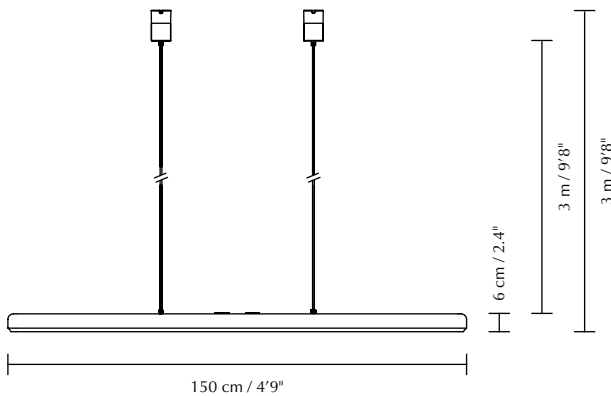

Colour variations

black
brushed steel

black
brushed brass

white
brushed steel

white
brushed brass